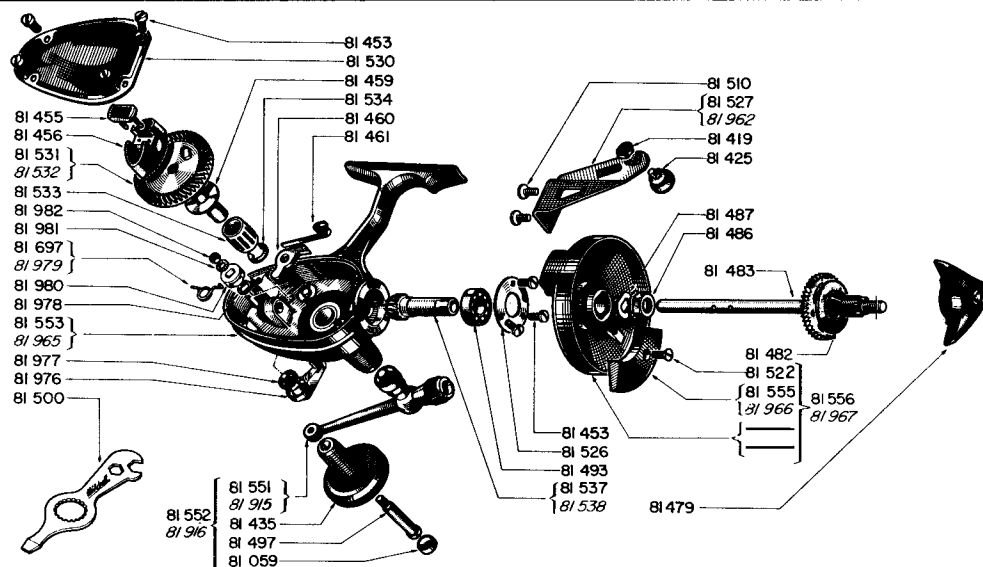

garcia MITCHELL 396 MP 397 MP

ITEMS IN RED FOR LEFT HAND MODELS

garcia MITCHELL 498 499

ITEMS IN RED FOR LEFT HAND MODELS

garcia MITCHELL 488 489

ITEMS IN RED FOR LEFT HAND MODELS

SPOOLS LISTED SEPARATELY
3/76