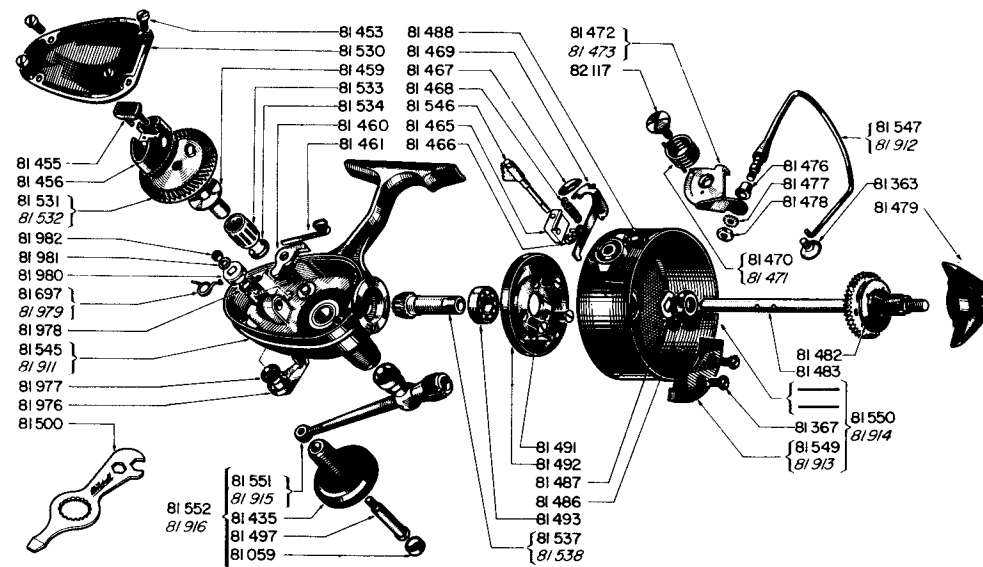

garcia MITCHELL 396 MP 397 MP

ITEMS IN RED FOR LEFT HAND MODELS

garcia MITCHELL 498 499

ITEMS IN RED FOR LEFT HAND MODELS

garcia MITCHELL 488 489

ITEMS IN RED FOR LEFT HAND MODELS

SPOOLS LISTED SEPARATELY
3/76